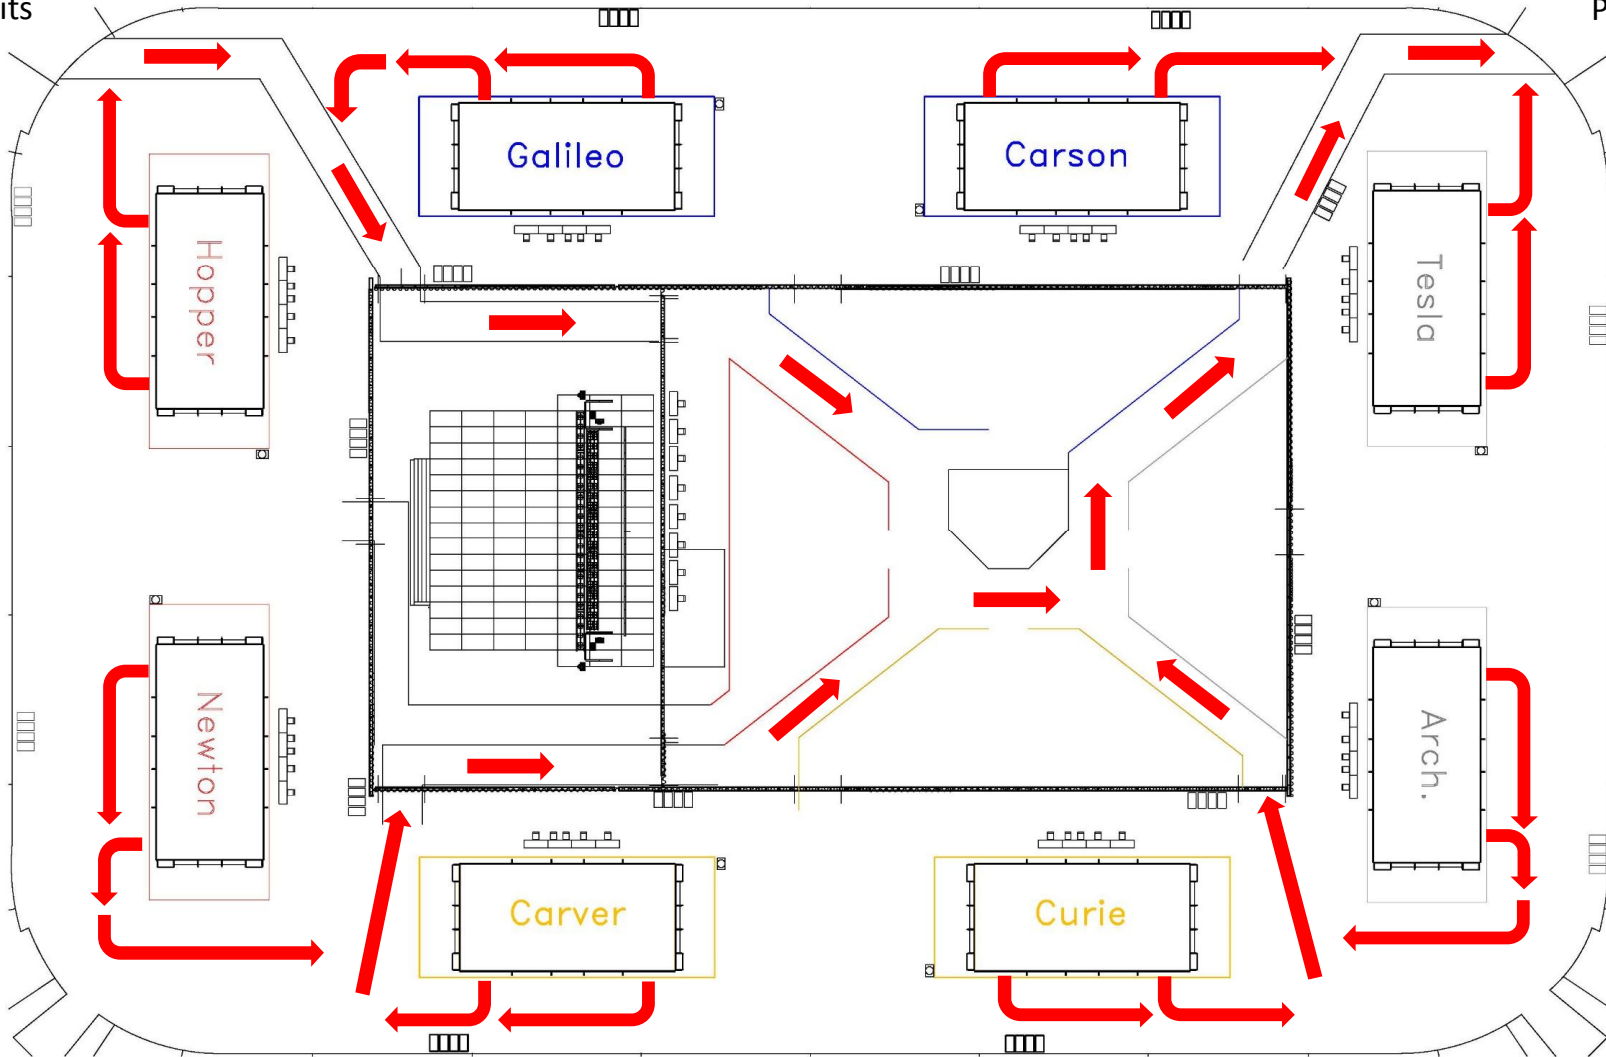

Team Traffic to Division Bullpens

Wednesday - Friday

Step 1 – New Robots On, Defenses Change

Step 2 – Robots Off

Entrance
from Pits

Exit to
Pits

Alliance Staging for Playoffs

Saturday 8:30 – 9:30am