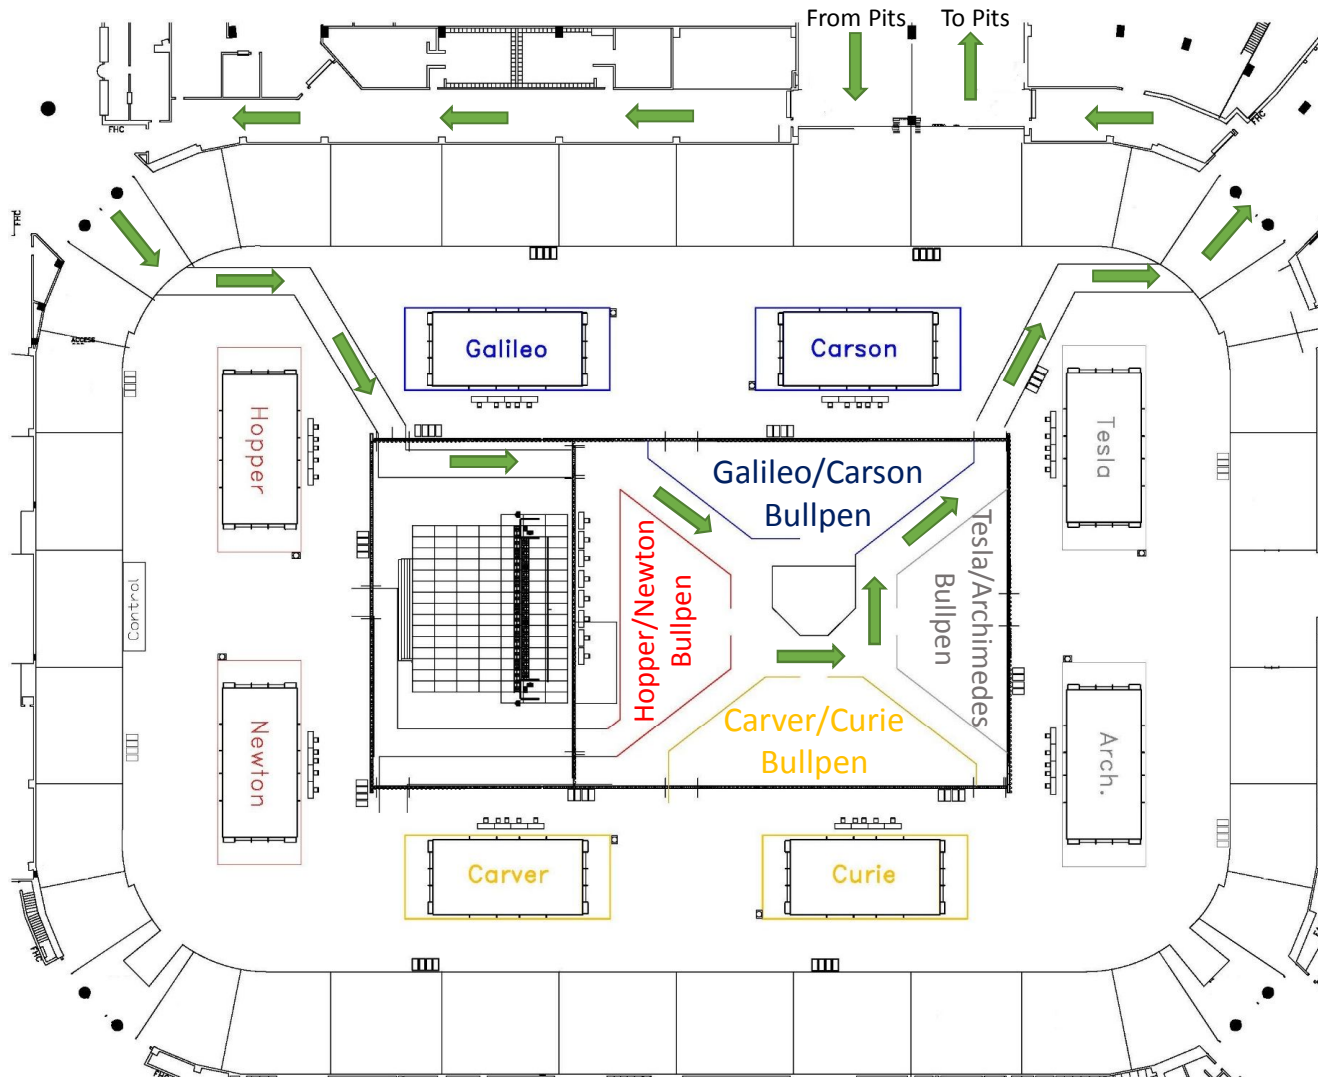

Team Traffic to Division Bullpens

Wednesday - Friday

Step 1 – New Robots On, Defenses Change

Step 2 – Robots Off

Entrance
from Pits

Exit to
Pits

Alliance Staging for Playoffs

Saturday 8:30 – 9:30am