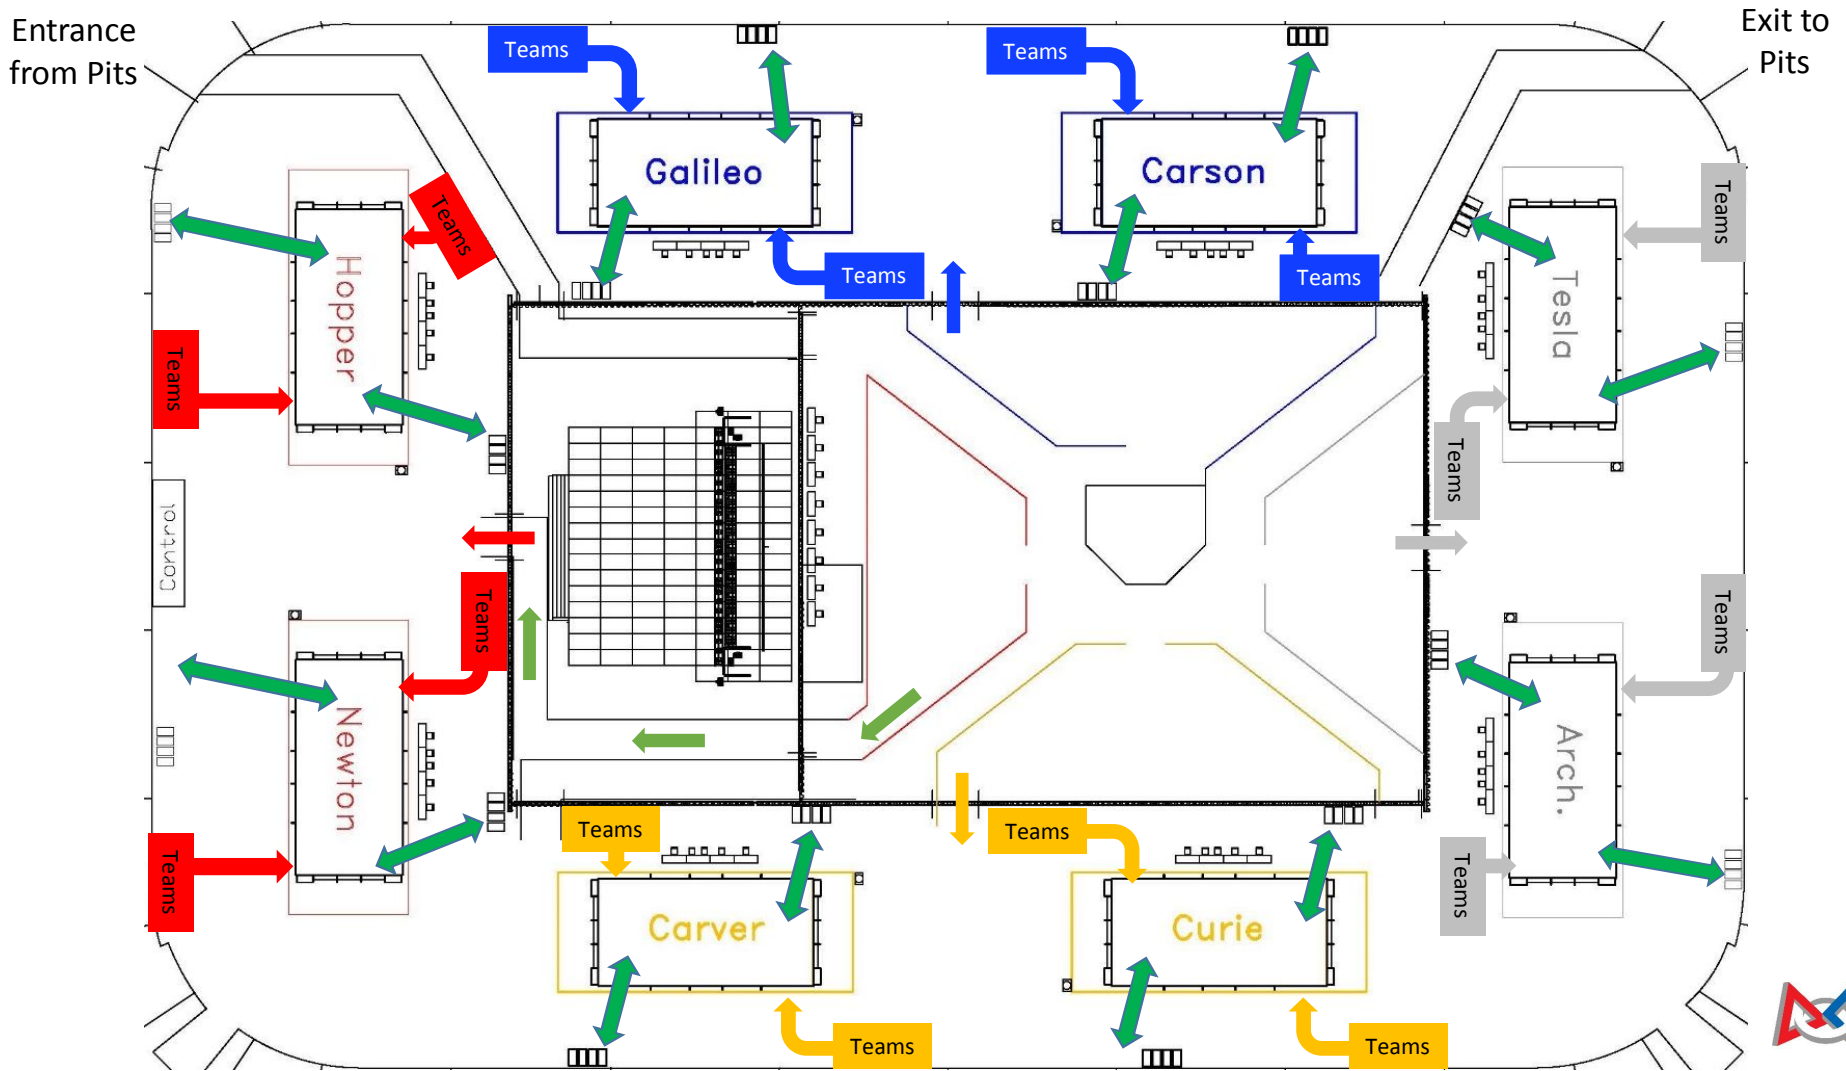

Team Traffic to Division Bullpens

Wednesday - Friday

Step 1 – New Robots On, Defenses Change

Step 2 – Robots Off

Entrance
from Pits

Exit to
Pits

Alliance Staging for Playoffs

Saturday 8:30 – 9:30am