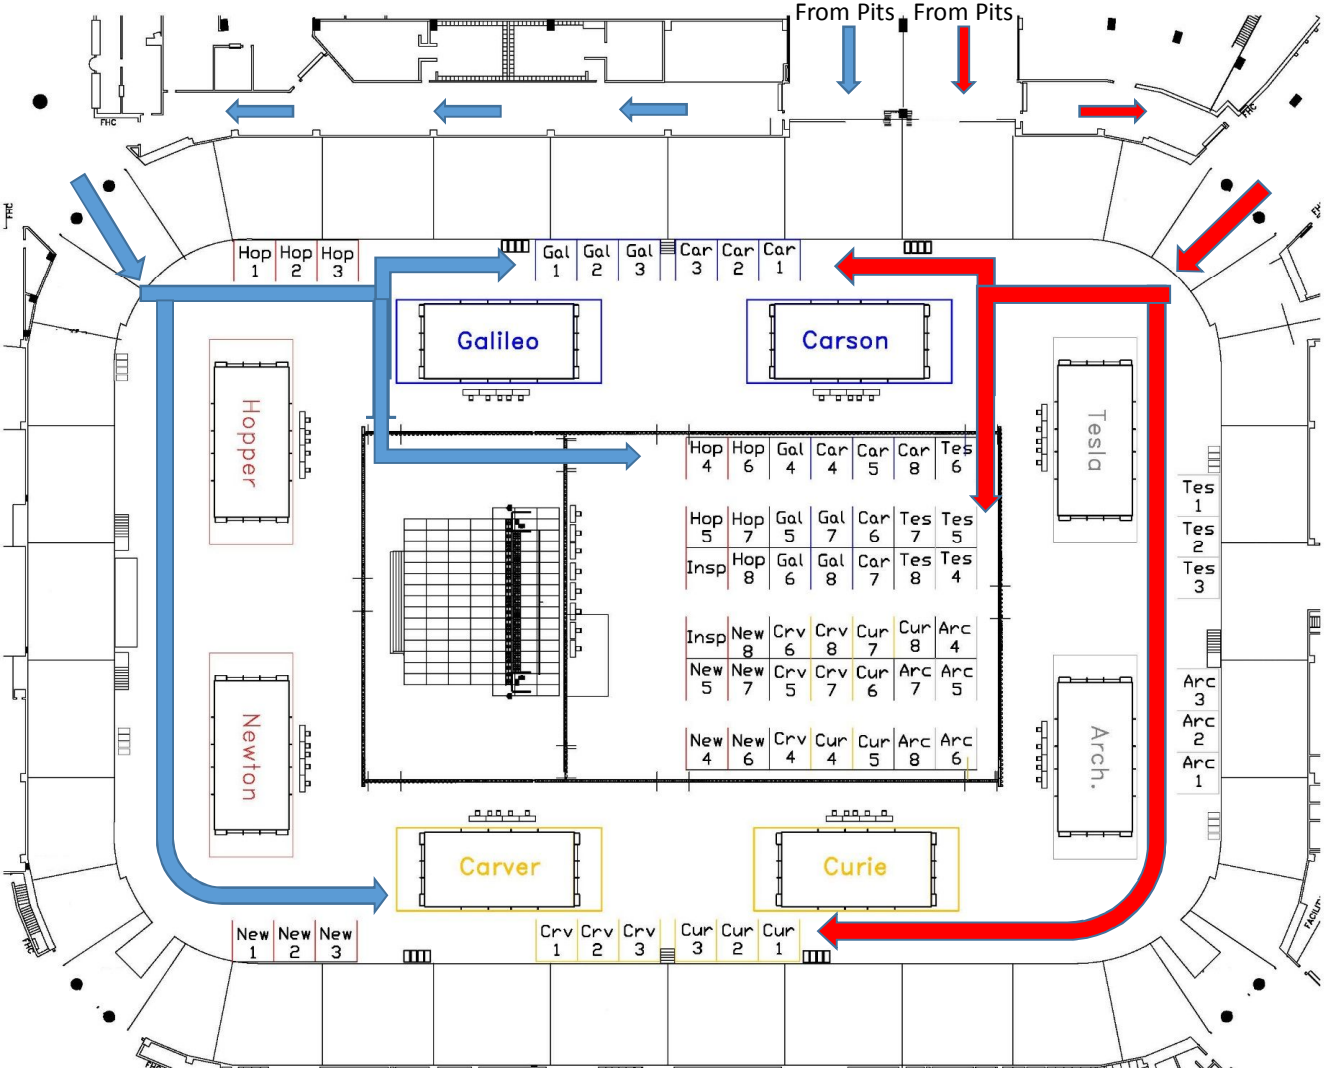

Alliance Staging for Playoffs

Saturday 8:30 – 9:30am

Galileo, Hopper, Newton and Carver Alliances

Carson, Tesla, Archimedes and Curie Alliances